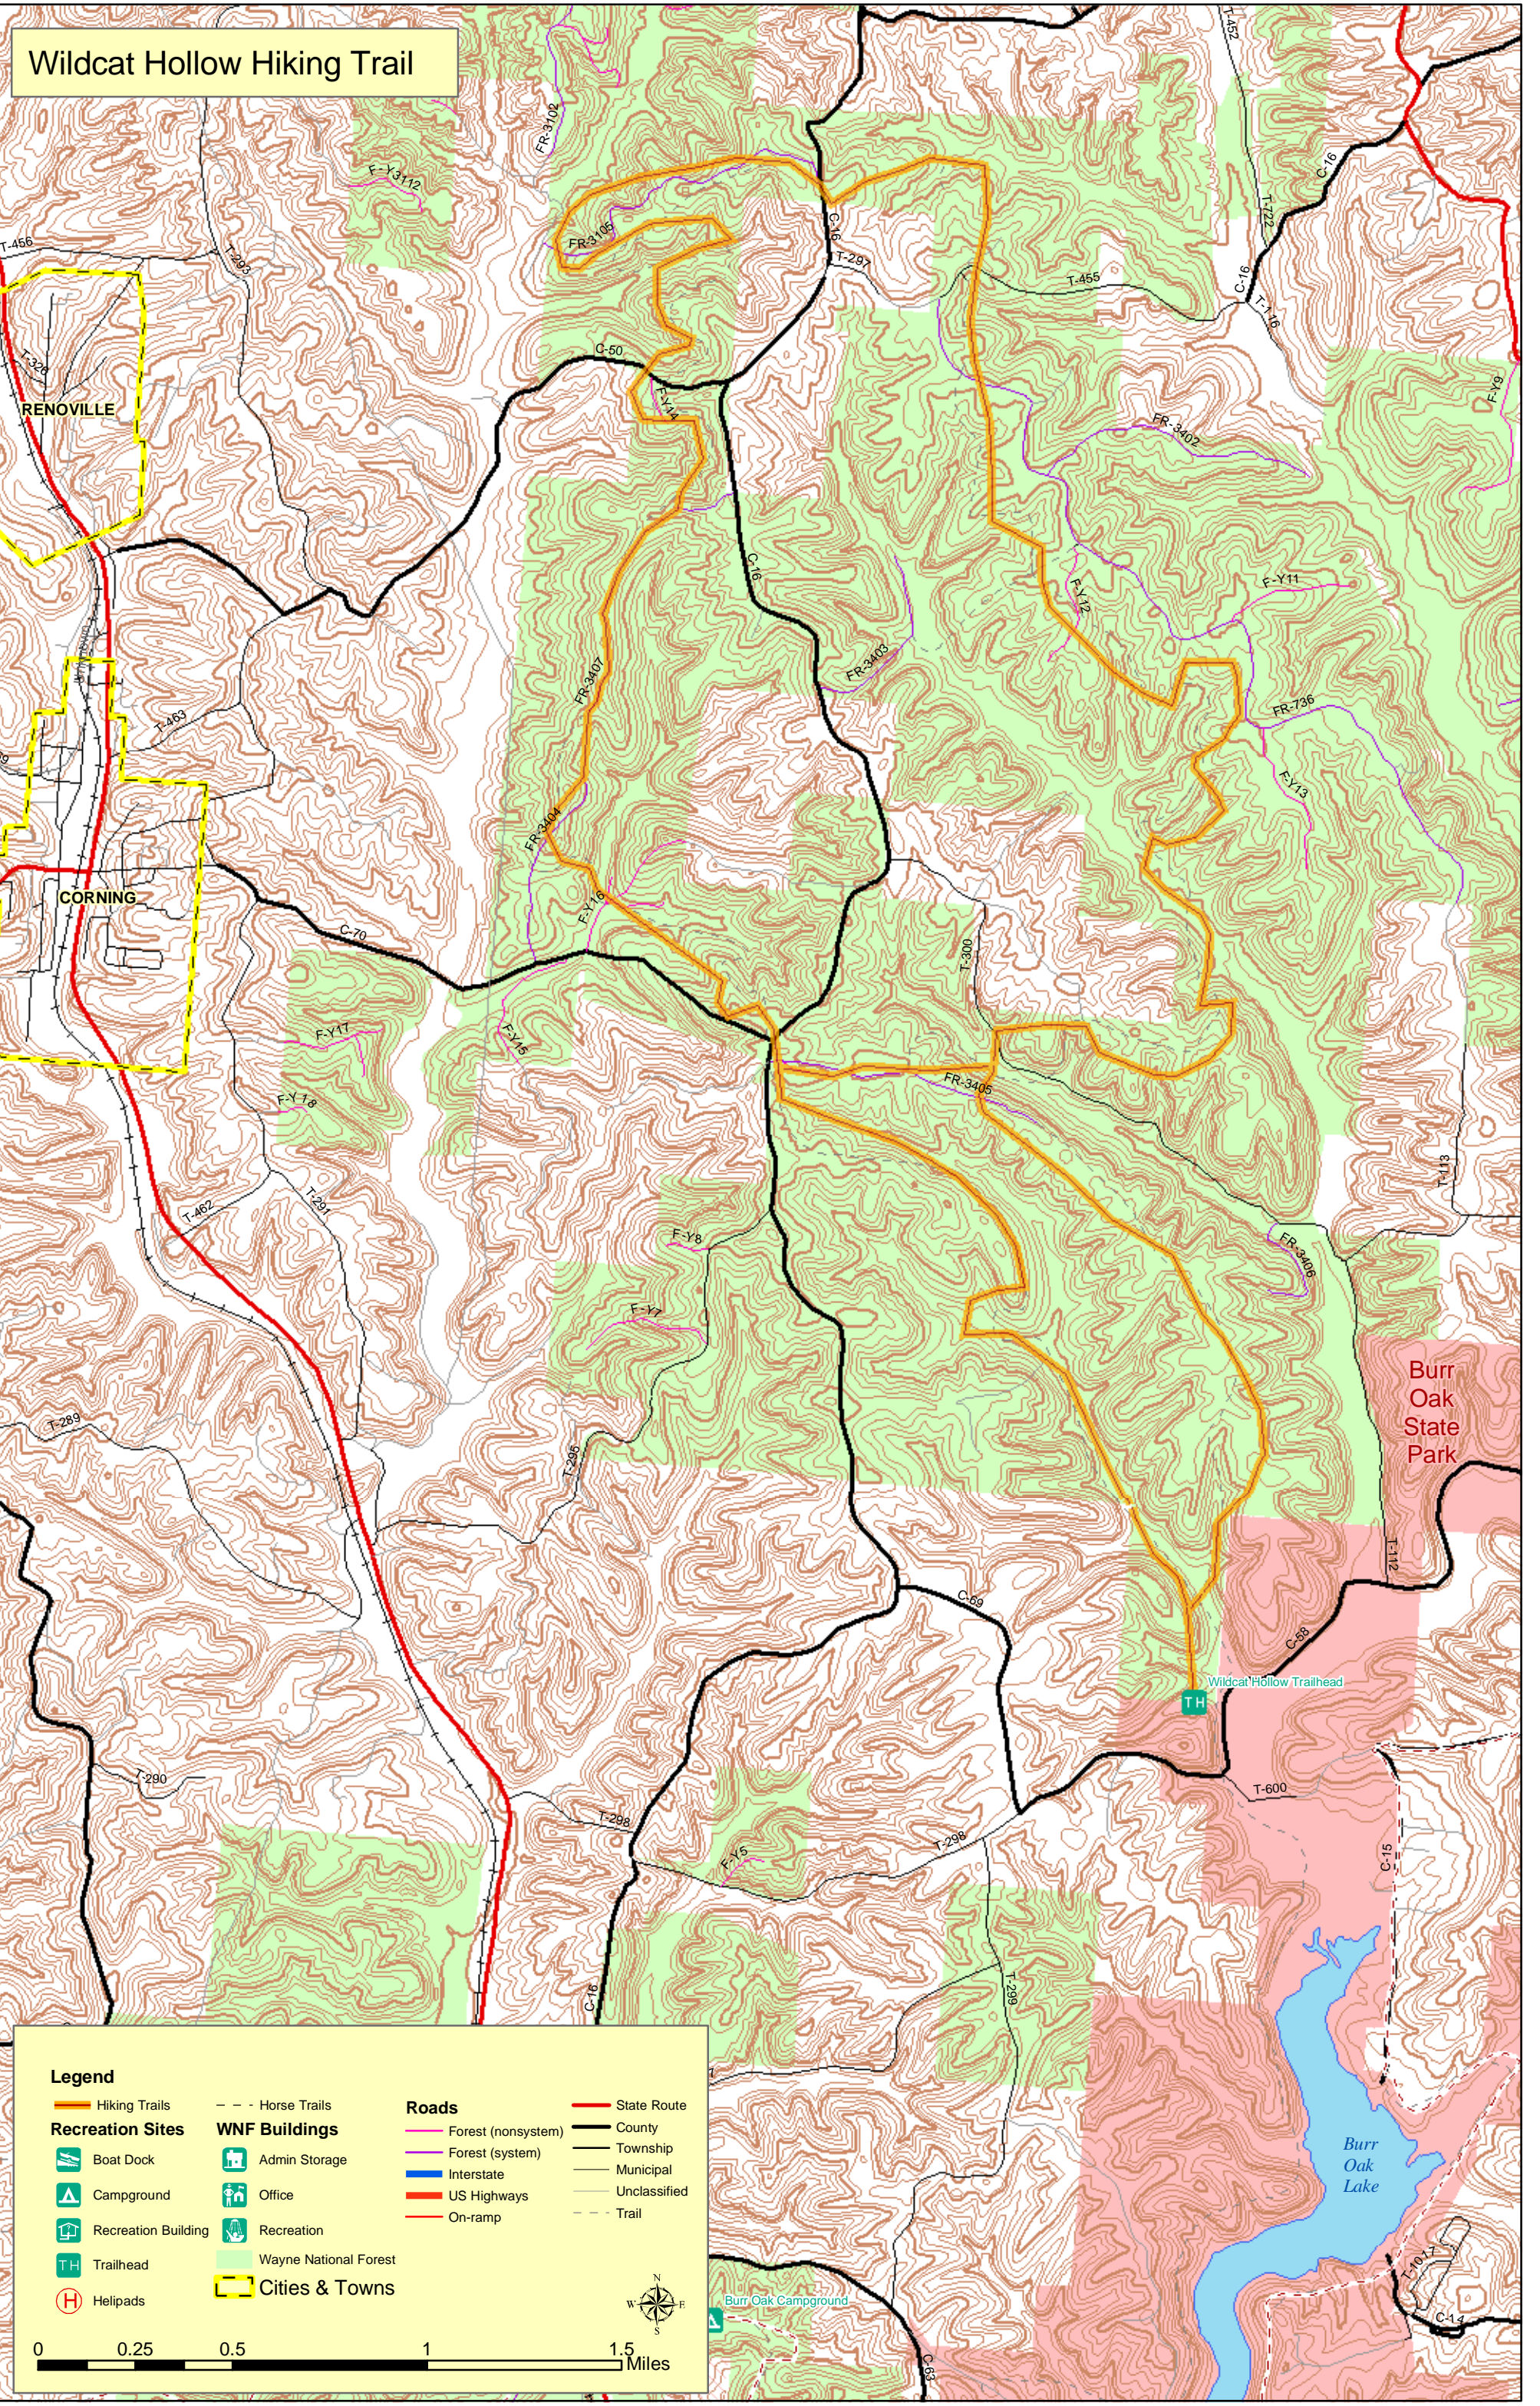

# Wildcat Hollow Hiking Trail

**Legend**

Hiking Trails	Horse Trails	<b>Roads</b>	State Route
<b>Recreation Sites</b>	<b>WNF Buildings</b>	Forest (nonsystem)	County
Boat Dock	Admin Storage	Forest (system)	Township
Campground	Office	Interstate	Municipal
Recreation Building	Recreation	US Highways	Unclassified
Trailhead	Wayne National Forest	On-ramp	Trail
Helipads	Cities & Towns		

0 0.25 0.5 1 1.5 Miles

Burr Oak State Park

Wildcat Hollow Trailhead

Burr Oak Campground

Burr Oak Lake